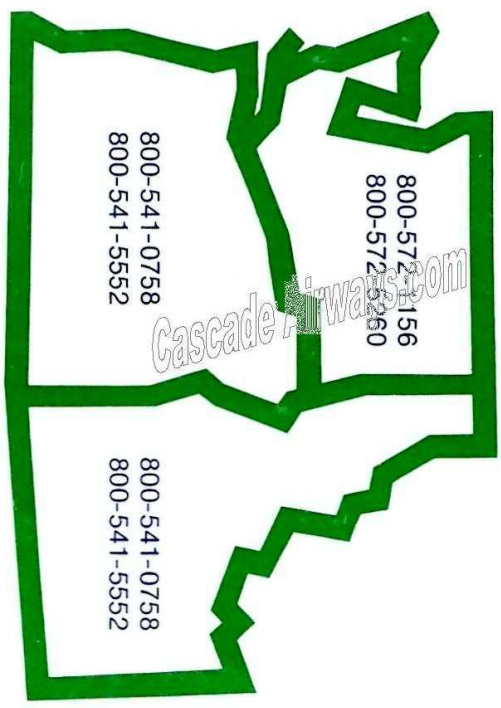

cascade airways

P.O. Box 19207
Spokane International Airport
Spokane, Washington 99219

See your local travel agent.

Bulk Rate
U.S. Postage
P A I D
Permit No. 490
Spokane, WA