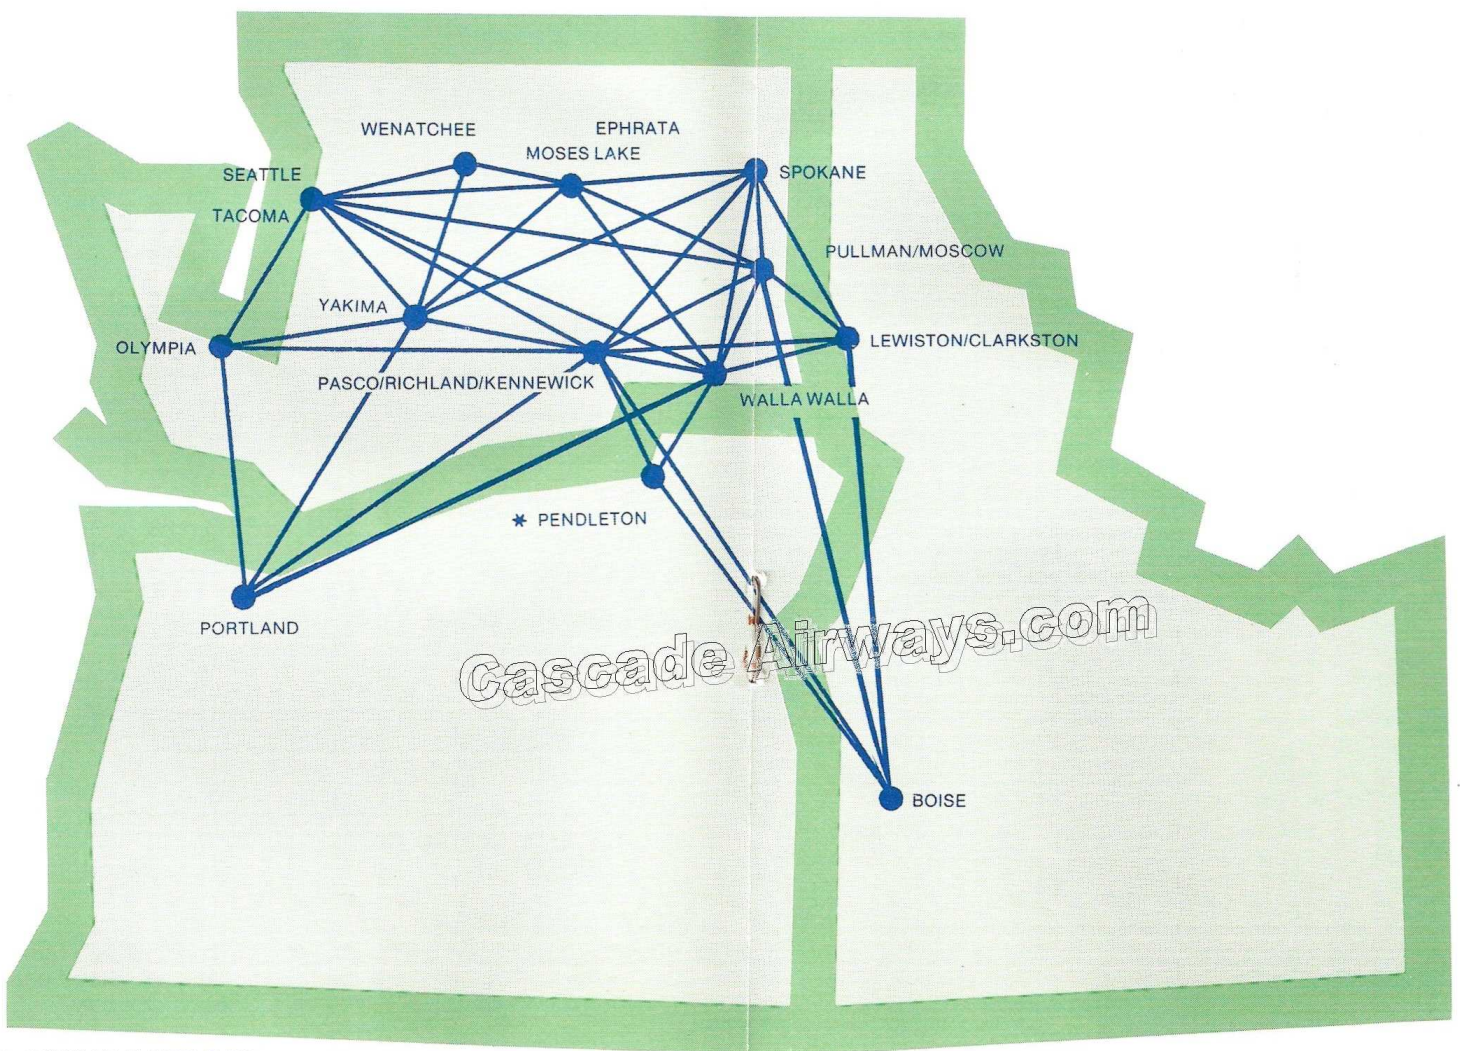

TIMETABLE HIGHLIGHTS

- Increased fleet size including: Swearingen Metro II Aircraft.
- New daily non-stop and direct service between Boise and Lewiston/Clarkston, Pullman/Moscow, Pasco, Walla Walla, and Spokane.
- Expanded service to Tri-Cities via both Pasco and Richland with 121 weekly departures from Pasco and 123 from Richland.
- Added service to all other points.

CASCADE CONNECTION MEANS SAVING MONEY

With Cascade Airways, excellent connections are available to both domestic and international destinations. By virtue of "joint fares", you, as a Cascade passenger, may enjoy the savings provided by discounted fares when traveling continues via a major airline. The specific amount of the fare will always be less than the combination of each airline's local fare. For example, from Lewiston to Chicago, via Boise, the joint fare is $149.00 while the Boise to Chicago fare is $144.00. The actual cost to fly Cascade is $5.00!

Not only do joint fares save you the costs of surface transportation and the inconvenience of hours of driving, traffic congestion, and parking problems, but assure you that your ticket will be written through to your destination. The next time you travel, remember the Cascade Connection and call Cascade Airways or your travel agent for the applicable "joint fare".

* SERVICE SUSPENDED