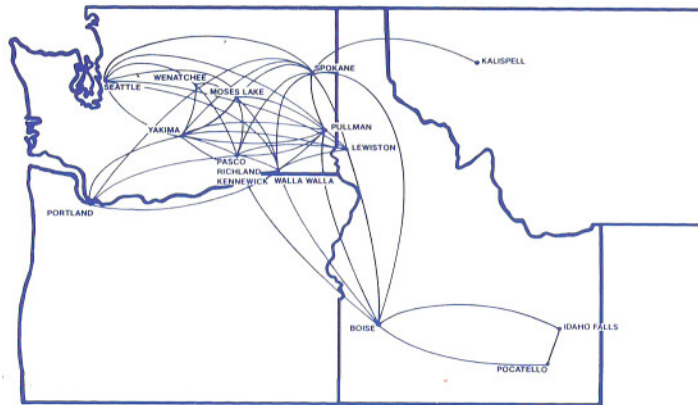

See your local travel agent

Cascade Airways

Cascade Airways Inc.

Post Office Box 19207

Spokane, International Airport

Spokane, Washington 99219

Bulk Rate
U.S. Postage
PAID
Permit No. 490
Spokane, WA