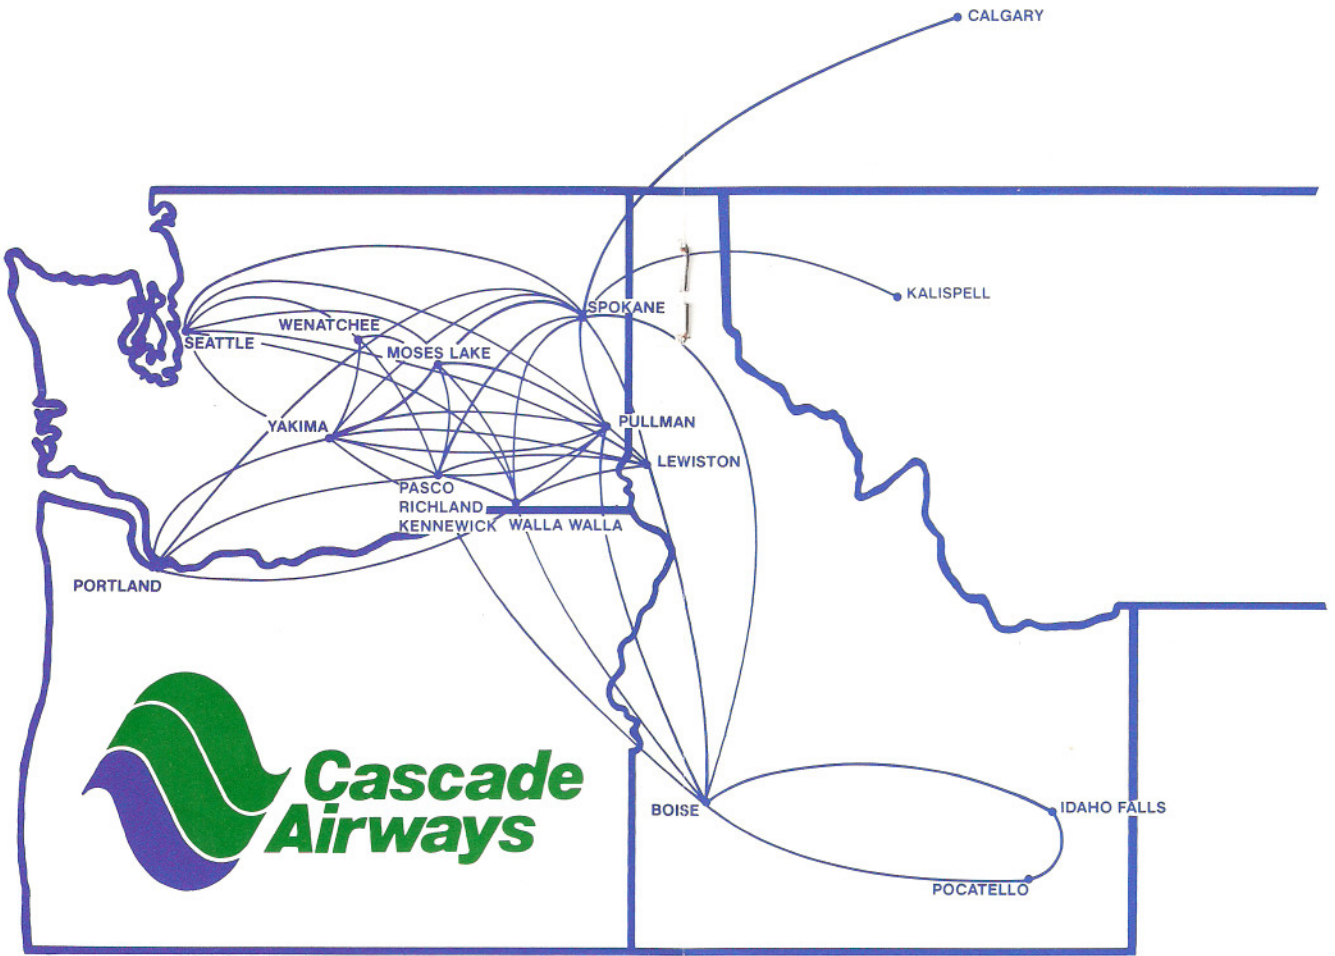

**Join the 748
Cascade Brigade
and fly our new pressurized
48 Passenger HS 748's!**