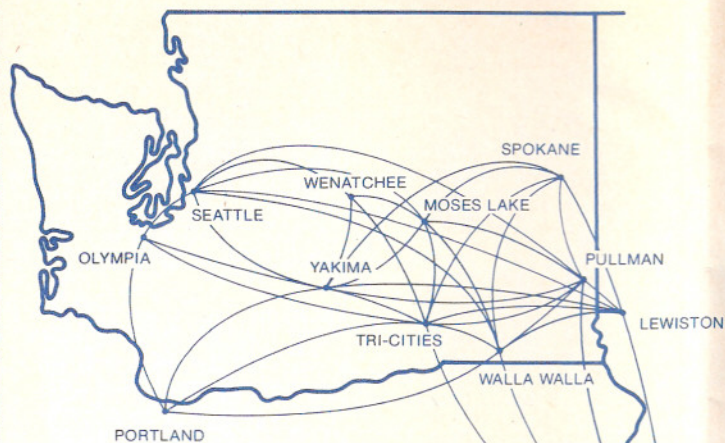

Cascade Airways

JOINT FARES SAVE MONEY

With 1150 carefully scheduled flights weekly between Cascade cities, excellent connections are available to both domestic and international destinations. By virtue of "joint fares," you, as a Cascade passenger, may enjoy the savings provided by discounted fares when traveling continues via a major airline. The specific amount of the fare will always be less than the combination of each airline's local fare. For example: from Lewiston to Chicago, via Boise, the joint fare is $217.00 while the Boise to Chicago fare is $207.00. The actual cost to fly Cascade is $10.00!

Not only do joint fares save you the costs of surface transportation and the inconvenience of hours of driving, traffic congestion, and parking problems, but assure you that your ticket will be written through to your destination. The next time you travel, remember the Cascade Connection and call Cascade Airways or your travel agent for the applicable "joint fare."

BANDEIRANTE

A CLASS ADDITION TO THE CASCADE FLEET

BOISE

POCATELLO

SALT LAKE CITY

THE LATEST IN EFFICIENT NATION-WIDE RESERVATIONS