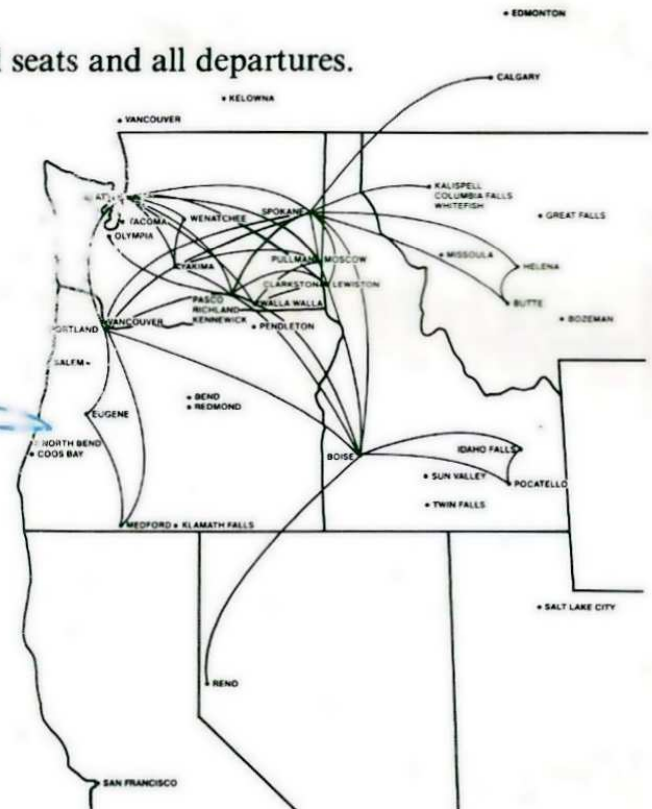

RENO! RENO! RENO!

Starting April 4th, Cascade can fly you direct to Reno "The biggest little City in the World". Sit back and relax in big jet comfort with first class leg room — The excitement of Reno is only a short hop away!

Try Our Reno Package!

- Roundtrip airfare from Boise
- 3 days and 2 nights
- Lots of gaming coupons
- All applicable taxes for this package
- A choice of hotels: Colonial Hotel, Pioneer Hotel, Sands Regent Hotel, Peppermill, Nendels and Circus Circus

Effective April 4th through June 1st on all seats and all departures.

*Call your local travel agent or
Cascade for reservations
and information*