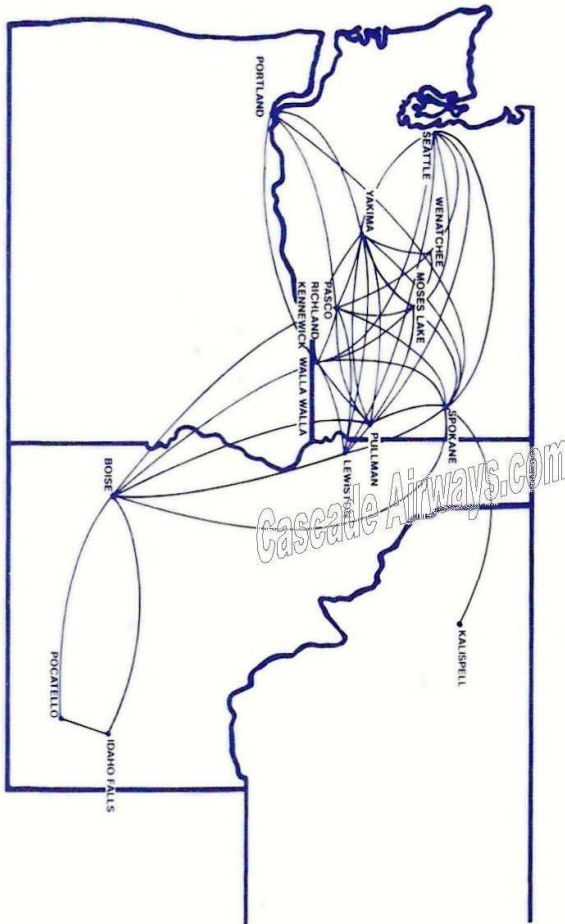

Cascade Airways.com

Bulk Rate
U.S. Postage
PAID
Permit No. 490
Spokane, WA