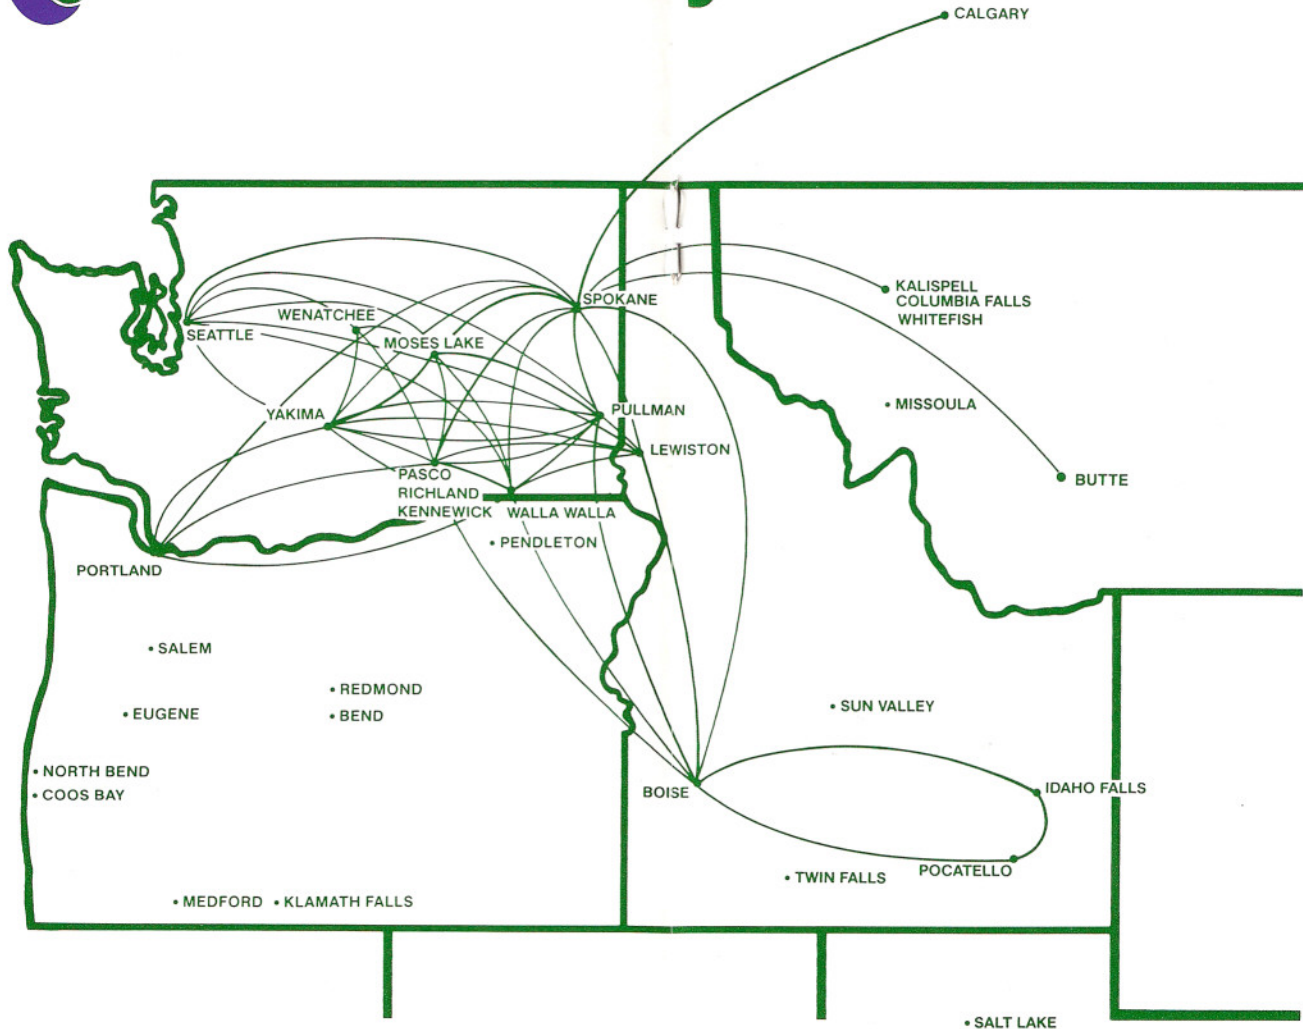

Cascade Airways

Our Happy Hour Is All Day Long On Our 748's

Free Cocktails 11:00 a.m. to 11:00 p.m.