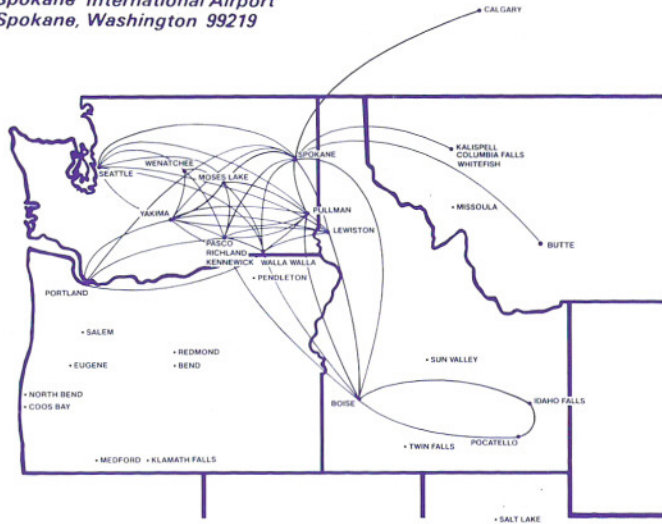

See your local travel agent

Cascade Airways

Cascade Airways Inc.
Post Office Box 19207
Spokane International Airport
Spokane, Washington 99219

Bulk Rate
U.S. Postage
PAID
Permit No. 490
Spokane, WA