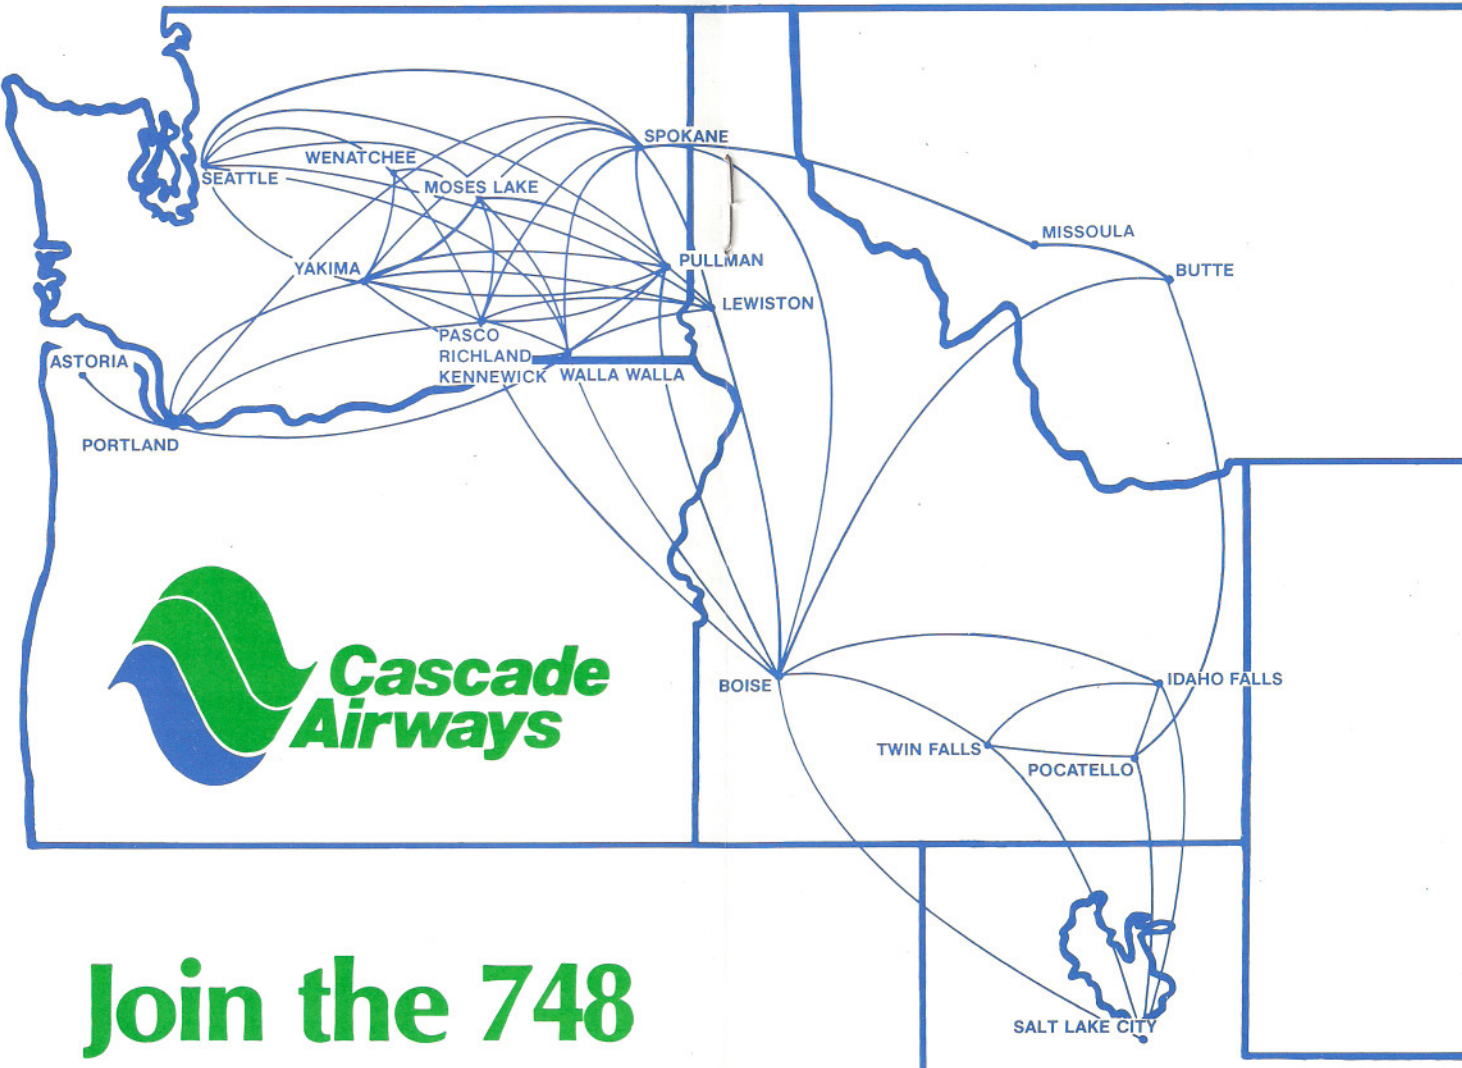

**Join the 748
Cascade Brigade
and fly our new pressurized
48 Passenger HS 748's!**