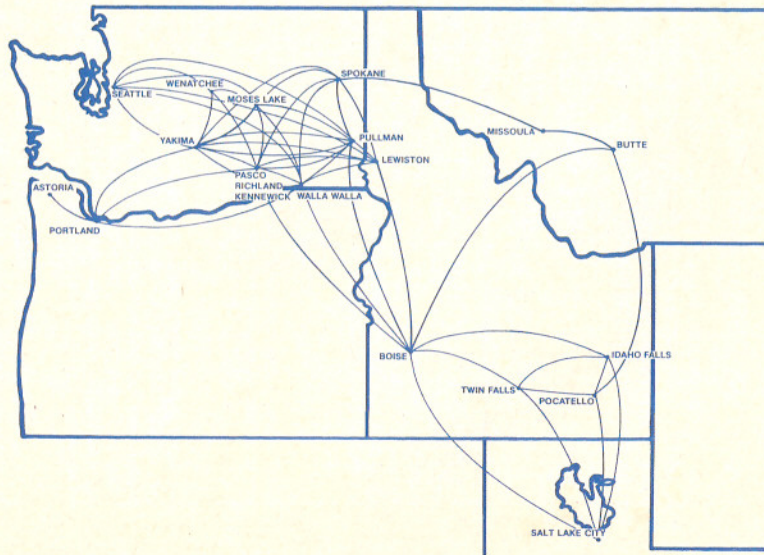

See your local travel agent

Cascade Airways

Cascade Airways Inc.

Post Office Box 19207

Spokane, International Airport

Spokane, Washington 99219

Bulk Rate
U.S. Postage
PAID
Permit No. 490
Spokane, WA