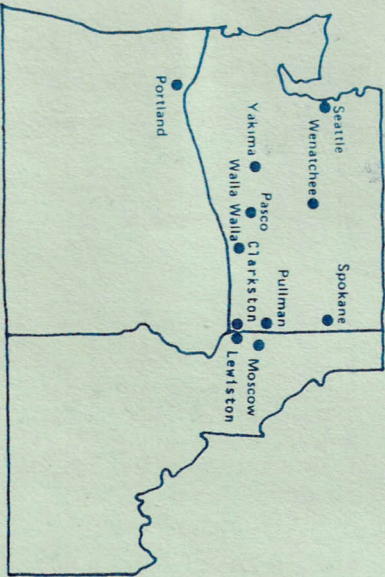

WENATCHEE to: Phone 884-3529

Portland

Flt	Dep	Arv	Stops or Via	Frequency
851/982	7:20a	8:55a	YKM	x Sat-Sun
805/986	2:50p	6:55p	YKM	x Sat

Pullman/Moscow

851/444	7:20a	9:45a	GEG	x Sat-Sun
805/306	2:50p	5:15p	GEG	x Sat

Seattle/Tacoma

852	9:10a	9:50a	0	x Sat-Sun
804	2:10p	2:50p	0	x Sat
858	6:50p	7:30p	0	x Sat
654	12:25p	1:05p	0	SAT ONLY*
720	10:40a	11:20a	0	SUN ONLY*

Spokane

851	7:20a	8:50a	1	x Sat-Sun
805	2:50p	4:20p	1	x Sat

Walla Walla

851/983	7:20a	10:55a	YKM	x Sat-Sun
579	9:05p	9:50p	0	FRI ONLY*

Yakima

851	7:20a	7:45a	0	x Sat-Sun
805	2:50p	3:15p	0	x Sat

YAKIMA to: Phone 248-3585

Lewiston/Clarkston

Flt	Dep	Arv	Stops or Via	Frequency
983/984	10:20a	1:35p	ALW	x Sat-Sun

Portland

982	8:10a	8:55a	0	x Sat-Sun
986	6:10p	6:55p	0	x Sat

Pullman/Moscow

851/444	8:00a	9:45a	GEG	x Sat-Sun
805/306	3:30p	5:15p	GEG	x Sat

Seattle/Tacoma

852	8:35a	9:50a	1	x Sat-Sun
804	1:35p	2:50p	1	x Sat
208	7:35p	8:20p	0	x Sat

Spokane

851	8:00a	8:50a	0	x Sat-Sun
805	3:30p	4:20p	0	x Sat

Walla Walla

983	10:20a	10:55a	0	x Sat-Sun
805/306	3:30p	5:50p	GEG	x Sat
987	9:05p	9:40p	0	x Sat

Wenatchee

852	8:35a	9:00a	0	x Sat-Sun
804	1:35p	2:00p	0	x Sat

GENERAL INFORMATION

CHILDREN

Any child under two years of age not occupying a seat will be carried free with each accompanying ticketed passenger. Children must be at least eight (8) years of age to travel unaccompanied. It is suggested that a child under 12 years of age carry with him the name, address, and telephone number of the party who is to pick up the child when he arrives at his destination.

CHECK-IN TIME

Due to new security regulations, we request that all passengers check-in at least 30 minutes prior to flight time. If a passenger has not checked in with an authorized Cascade agent 10 minutes prior to flight departure, reservations may be cancelled and resold. Cascade Airways cannot be responsible for missed flights or connections if a passenger fails to present himself at the ticket lifting point at least 10 minutes prior to the scheduled departure time.

BAGGAGE

Baggage up to 50 lbs., normally 2 pieces plus brief case or hand luggage will be carried free of charge. Excess baggage may be carried space permitting at the rate of $3.00 per piece. Company liability is limited to $200.00 per passenger unless a higher value is declared and applicable charges are paid before departure. Federal regulations require that all carry on luggage must be placed under the passenger's seat. There will be a $3.00 charge for skis and oversized luggage.

SCHEDULES

Cascade Airways will not be responsible for damages resulting from failure to depart or arrive at the times stated in this time table, nor for failure to make connections with planes of another airlines or this company, nor for cancellations beyond our control when such action is deemed advisable. Schedules and fares are subject to change without notice. All times stated herein are local times.

cascade airways

P.O. Box 19207

Spokane International Airport

Spokane, Washington 99219

Bulk Rate
U.S. Postage
PAID
Permit No. 1568
Seattle, WA