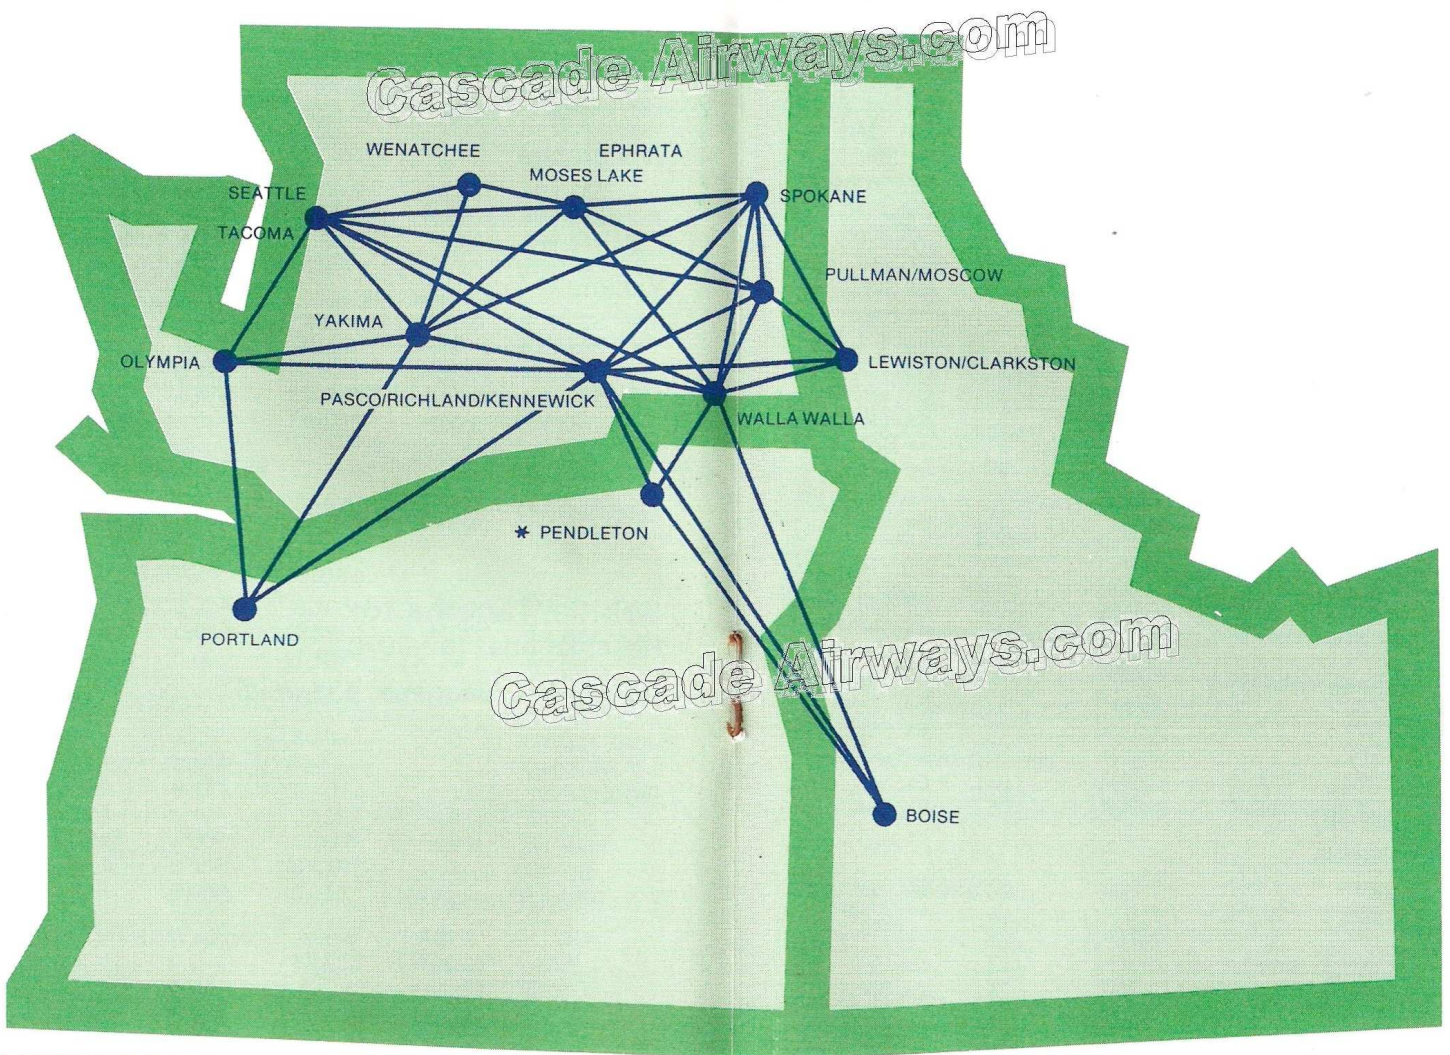

CASCADE CONNECTION MEANS SAVING MONEY

With 963 carefully scheduled flights weekly between Cascade cities, excellent connections are available to both domestic and international destinations. By virtue of "joint fares", you, as a Cascade passenger, may enjoy the savings provided by discounted fares when traveling continues via a major airline. The specific amount of the fare will always be less than the combination of each airline's local fare. For example, from Pasco to Chicago, via Seattle, the joint fare is $161.00 while the Seattle to Chicago fare is also $161.00. The actual cost to fly Cascade is $0.00! Not all joint fares are this attractive, but substantial savings can be realized.

Not only do joint fares save you the costs of surface transportation and the inconvenience of hours of driving, traffic congestion, and parking problems, but assure you that your ticket will be written through to your destination. The next time you travel, remember the Cascade Connection and call Cascade Airways or your travel agent for the applicable "joint fare".

* SERVICE SUSPENDED