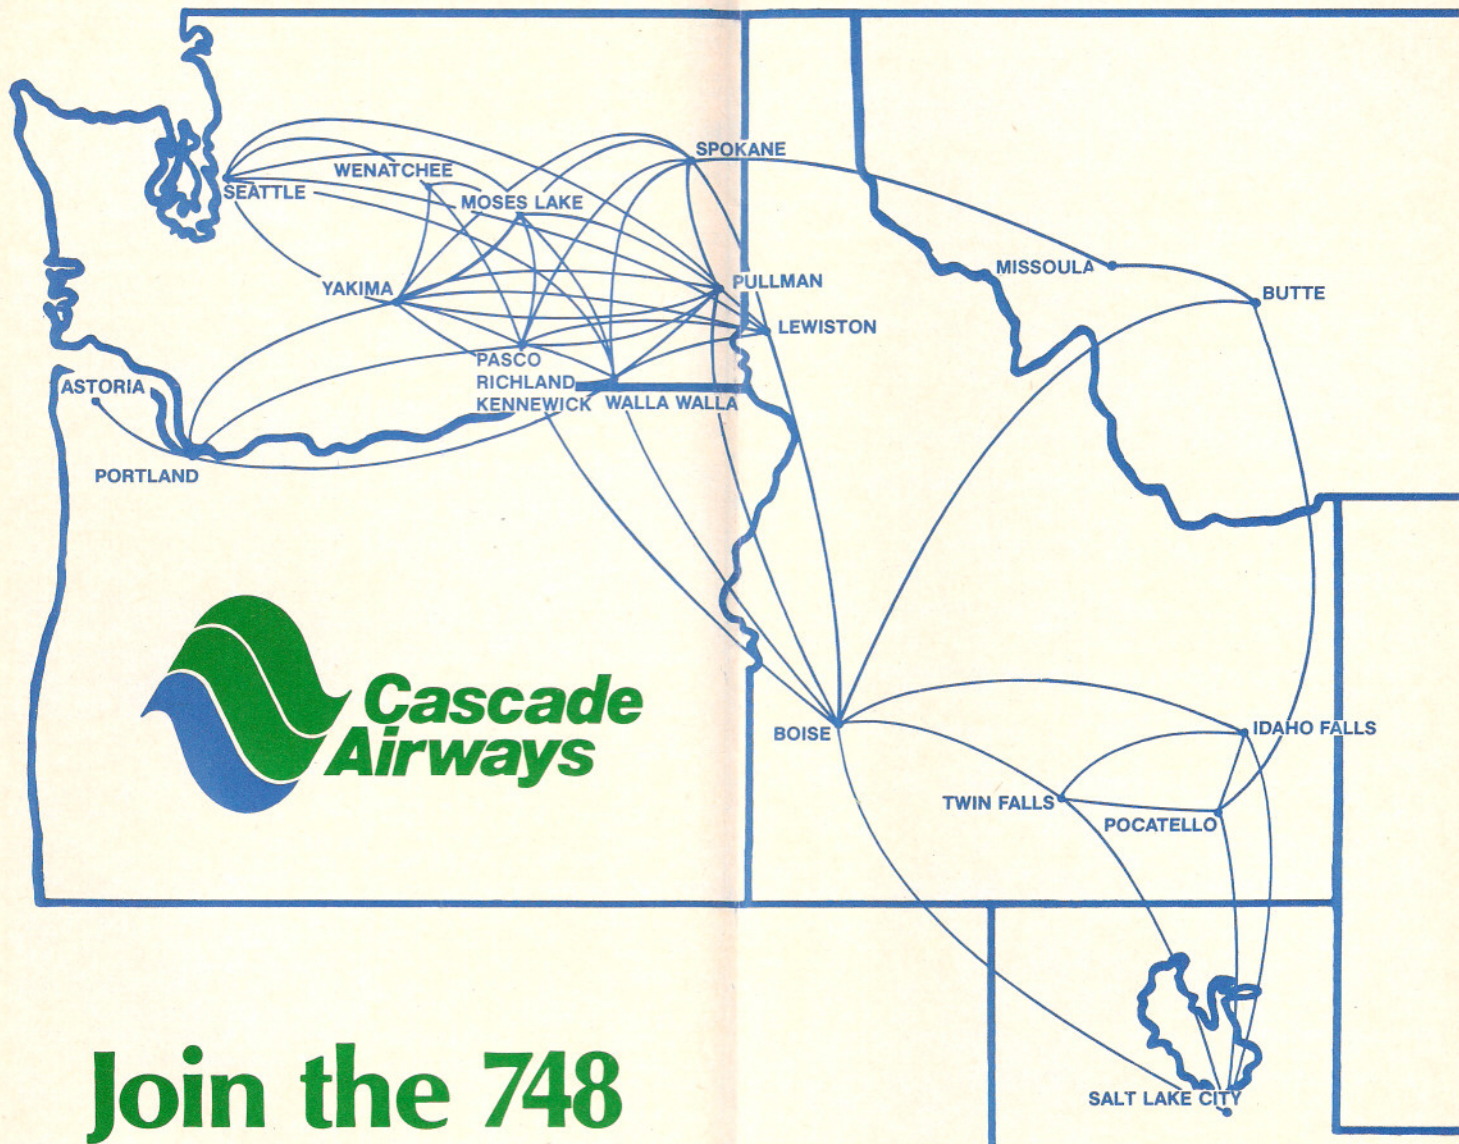

Cascade Airways

JUNE 1, 1982 SYSTEM TIME TABLE

**Join the 748
Cascade Brigade
and fly our new pressurized
48 passenger HS 748's!**

(Between Seattle and Yakima, Pasco, Pullman and Walla Walla.)

CASCADE AIRWAYS