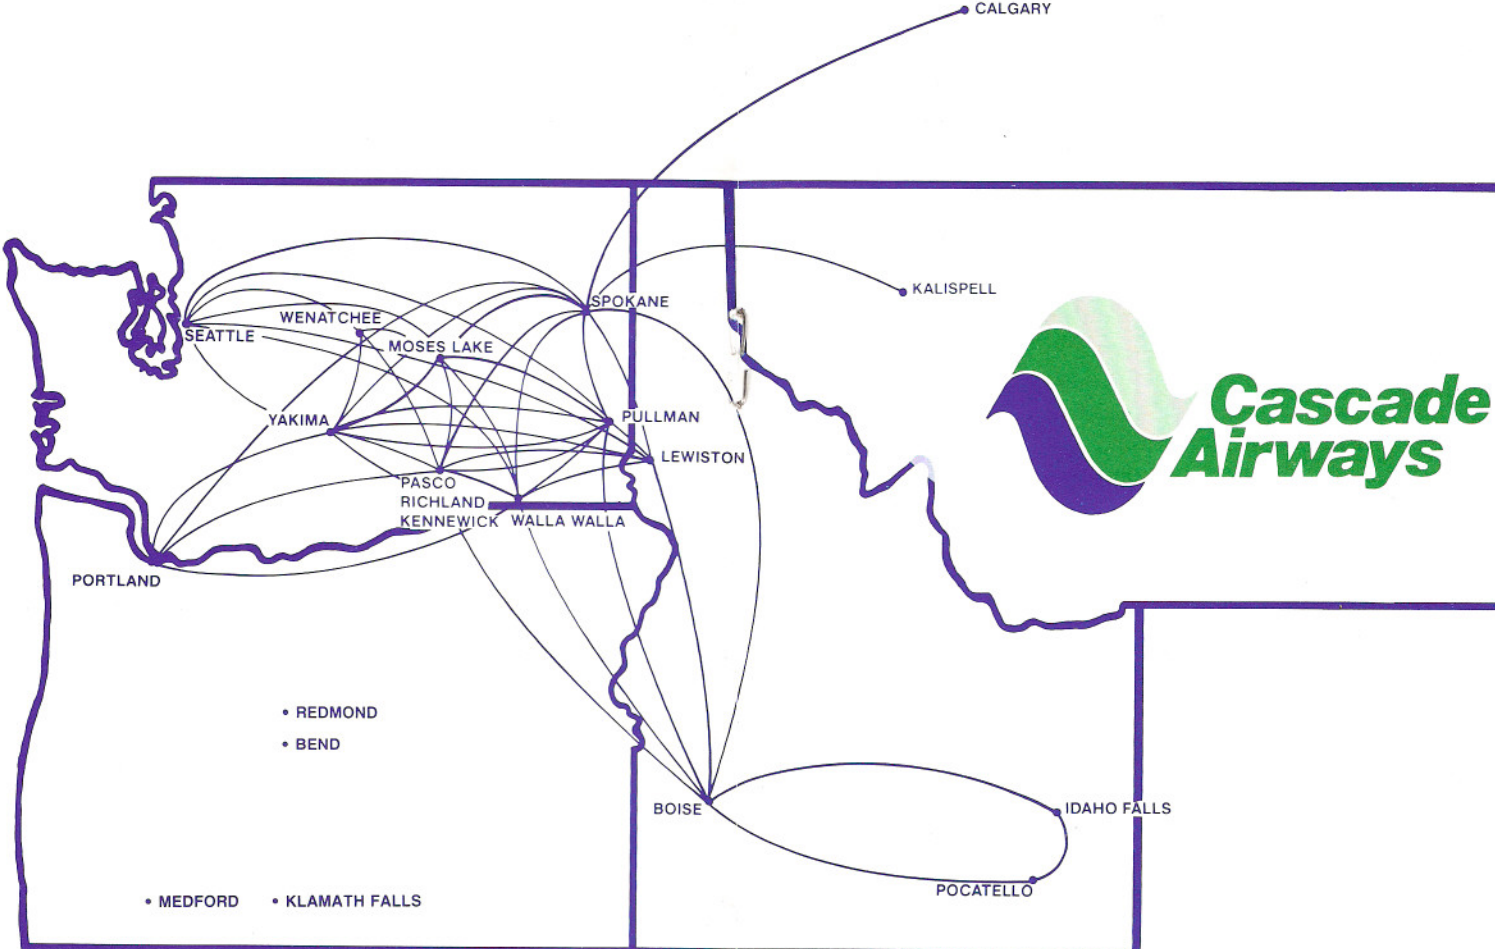

**Join the 748
Cascade Brigade
and fly our new pressurized
48 Passenger HS 748's!**