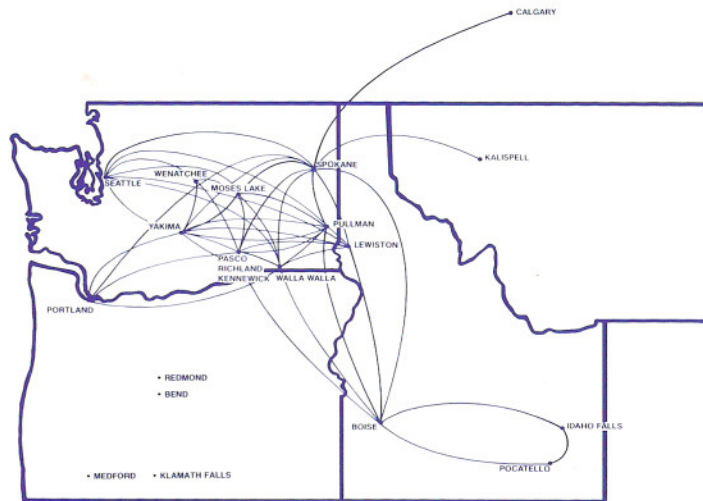

See your local travel agent

Cascade Airways

Cascade Airways Inc.

Post Office Box 19207
Spokane International Airport
Spokane, Washington 99219

Bulk Rate
U.S. Postage
PAID
Permit No. 490
Spokane, WA