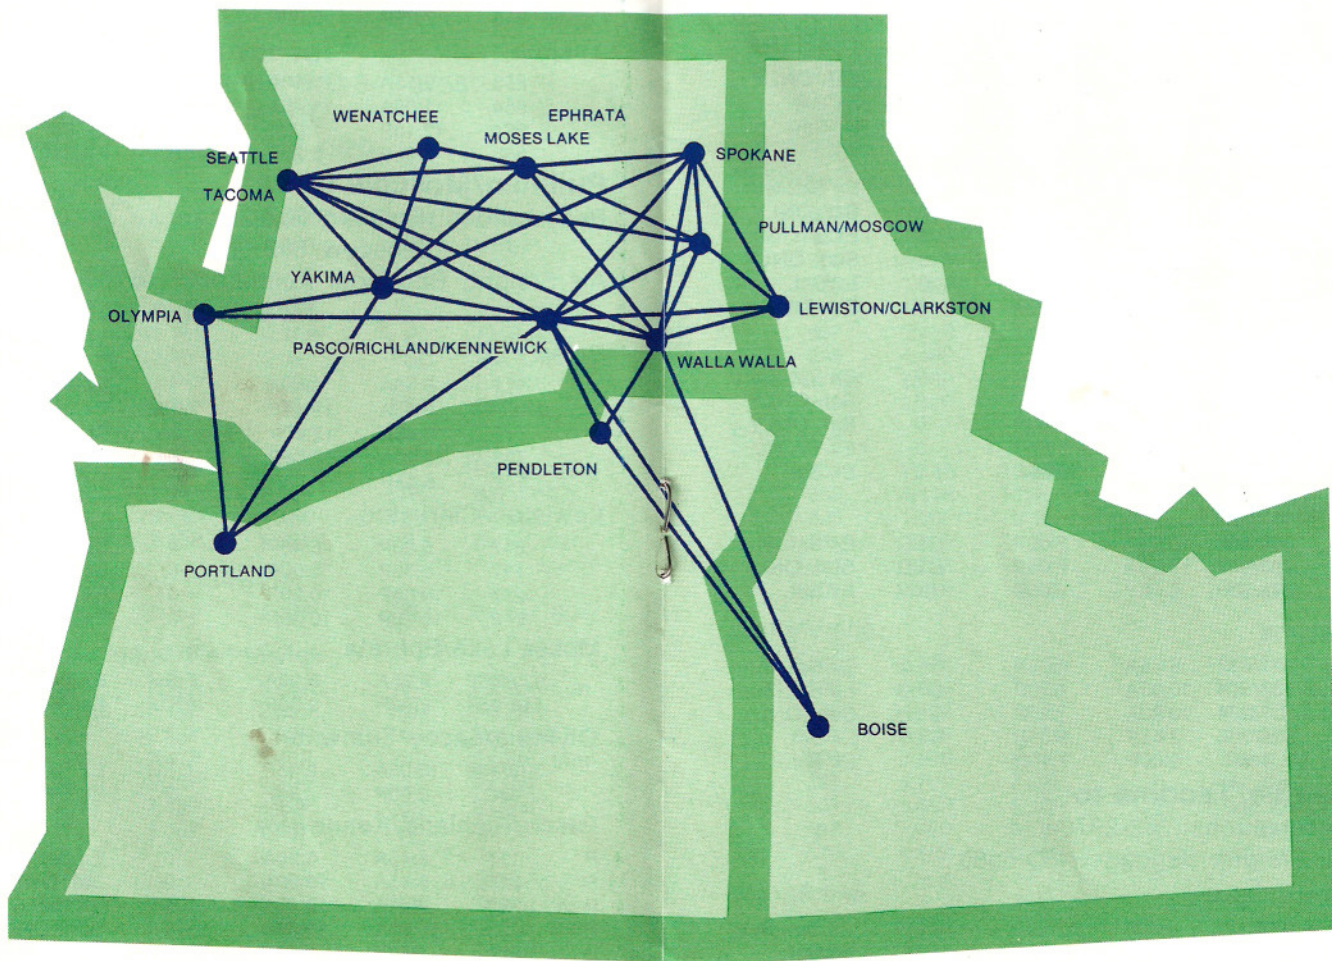

CASCADE CONNECTION MEANS SAVING MONEY

With 963 carefully scheduled flights weekly between Cascade cities, excellent connections are available to both domestic and international destinations. By virtue of "joint fares", you, as a Cascade passenger, may enjoy the savings provided by discounted fares when traveling continues via a major airline. The specific amount of the fare will always be less than the combination of each airline's local fare. For example, from Pasco to Chicago, via Seattle, the joint fare is $161.00 while the Seattle to Chicago fare is also $161.00. The actual cost to fly Cascade is $0.00! Not all joint fares are this attractive, but substantial savings can be realized.

Not only do joint fares save you the costs of surface transportation and the inconvenience of hours of driving, traffic congestion, and parking problems, but assure you that your ticket will be written through to your destination. The next time you travel, remember the Cascade Connection and call Cascade Airways or your travel agent for the applicable "joint fare".