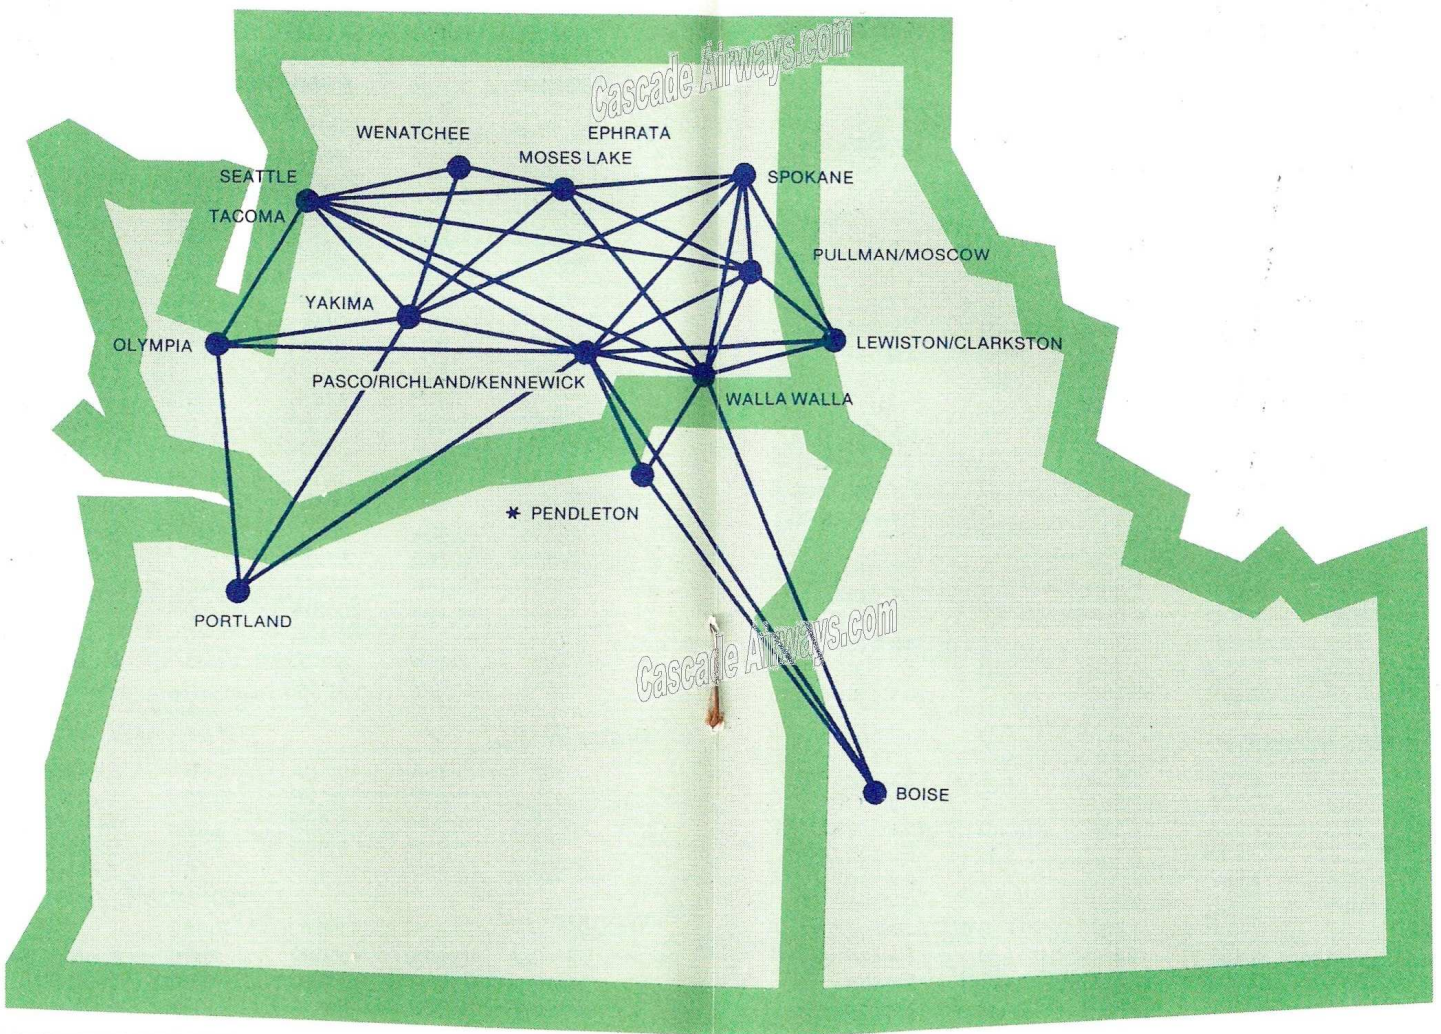

CASCADE CONNECTION MEANS SAVING MONEY

With 963 carefully scheduled flights weekly between Cascade cities, excellent connections are available to both domestic and international destinations. By virtue of "joint fares", you, as a Cascade passenger, may enjoy the savings provided by discounted fares when traveling continues via a major airline. The specific amount of the fare will always be less than the combination of each airline's local fare. For example, from Pasco to Chicago, via Seattle, the joint fare is $167.00 while the Seattle to Chicago fare is $165.00. The actual cost to fly Cascade is $2.00! Not all joint fares are this attractive, but substantial savings can be realized.

Not only do joint fares save you the costs of surface transportation and the inconvenience of hours of driving, traffic congestion, and parking problems, but assure you that your ticket will be written through to your destination. The next time you travel, remember the Cascade Connection and call Cascade Airways or your travel agent for the applicable "joint fare".

* SERVICE SUSPENDED