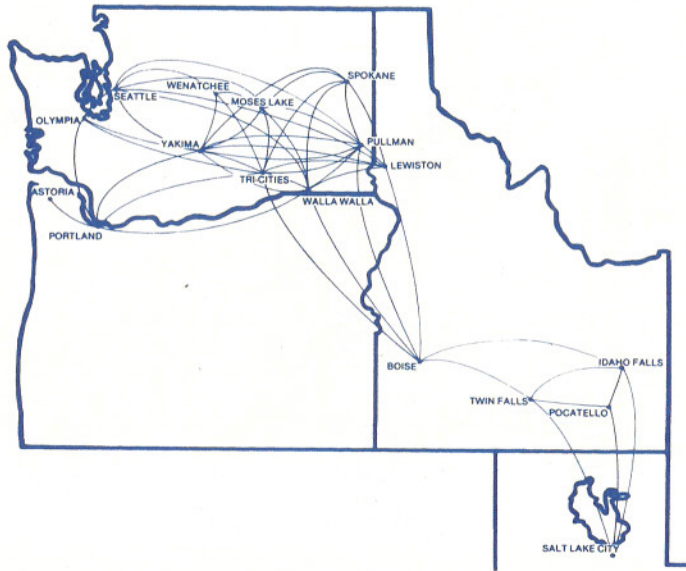

See you local travel agent

Cascade Airways

Cascade Airways

Post Office Box 19207

Spokane, Internation Airport

Spokane, Washington 99219

Bulk Rate
U.S. Postage
PAID
Permit No. 490
Spokane, WA