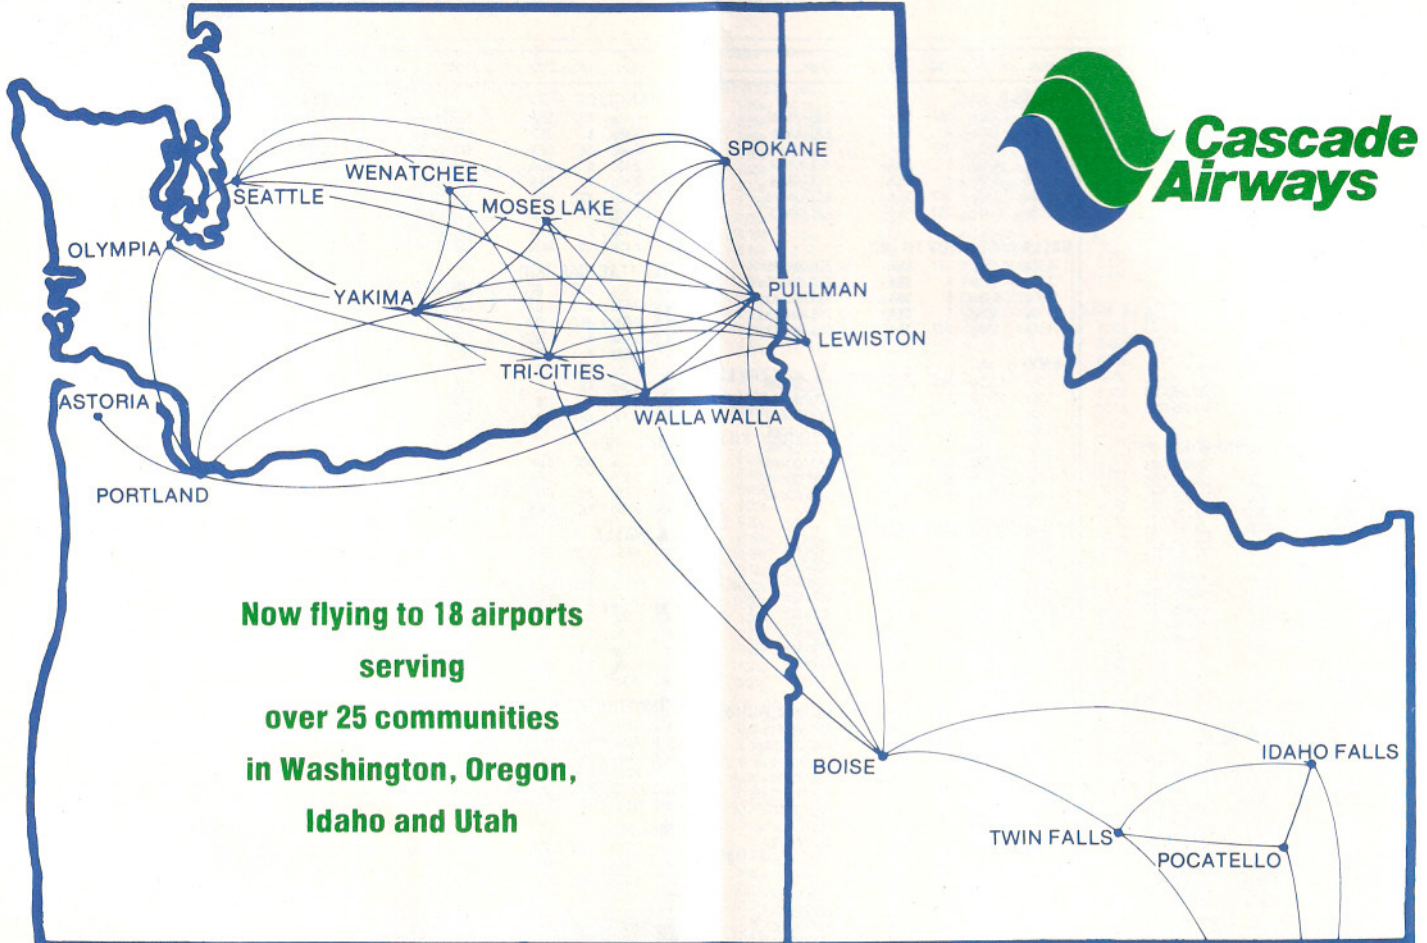

**Now flying to 18 airports
serving
over 25 communities
in Washington, Oregon,
Idaho and Utah**

Discounts! with "Volcano Fares"

You've heard of "Super Saver" fares, you've heard of "Yes for Less," and "Peanut Fares." Now, Cascade Airways brings you "VOLCANO FARES." On some round-trip flights you can save up to 30% or take advantage of the Family Plan which offers you a discount when you and your family fly together. At a time when driving your car is more costly than ever, it makes sense to fly — Cascade Airways, the airline that flies more people more places more often than any other airline in the Northwest.

For details about "VOLCANO FARES," consult your travel agent or call Cascade Airways.

CASCADE INFORMATION

Founded in 1970, Cascade Airways provides reliable transportation to the Great Northwest with the jet-powered Beech-99 and Embraer Bandeirante. For passenger convenience, Cascade utilizes the industry's most sophisticated computerized reservation system, developed by Braniff International. One call to reservations brings instant confirmation on airlines around the world — one ticket and your baggage is checked through to your ultimate destination.

CHILDREN

Any child under two years of age not occupying a seat will be carried free with each accompanying ticketed passenger. Children must be at least eight (8) years of age to travel unaccompanied. It is necessary that a child under 12 years of age carry with him the name, address, and telephone number of the party who is to pick up the child when he arrives at his destination.

CHECK-IN TIME

Due to security regulations, we request that all passengers check-in at least 30 minutes prior to flight time. If a passenger has not checked in with an authorized Cascade agent 20 minutes prior to flight departure, reservations may be cancelled and resold. Cascade Airways cannot be responsible for missed flights or connections if a passenger fails to present himself at the ticket lifting point at least 20 minutes prior to the scheduled departure time.

BAGGAGE

Baggage up to 50 lbs., normally 2 pieces plus briefcase or hand luggage will be carried free of charge. Excess baggage may be carried space permitting at the rate of $6.00 per piece. Company liability is limited to $500.00 per passenger unless a higher value is declared and applicable charges are paid before departure. There will be a $6.00 charge for oversized luggage. Due to FAA regulations, all carry-on baggage must be placed beneath a seat or collected and placed in a cargo compartment.

SCHEDULES

Cascade Airways will not be responsible for damages resulting from failure to depart or arrive at the times stated in this time table, nor for failure to make connections with planes of another airlines or this company, nor for cancellations beyond our control when such action is deemed advisable. Schedules and fares are subject to change without notice. All times stated herein are local times.