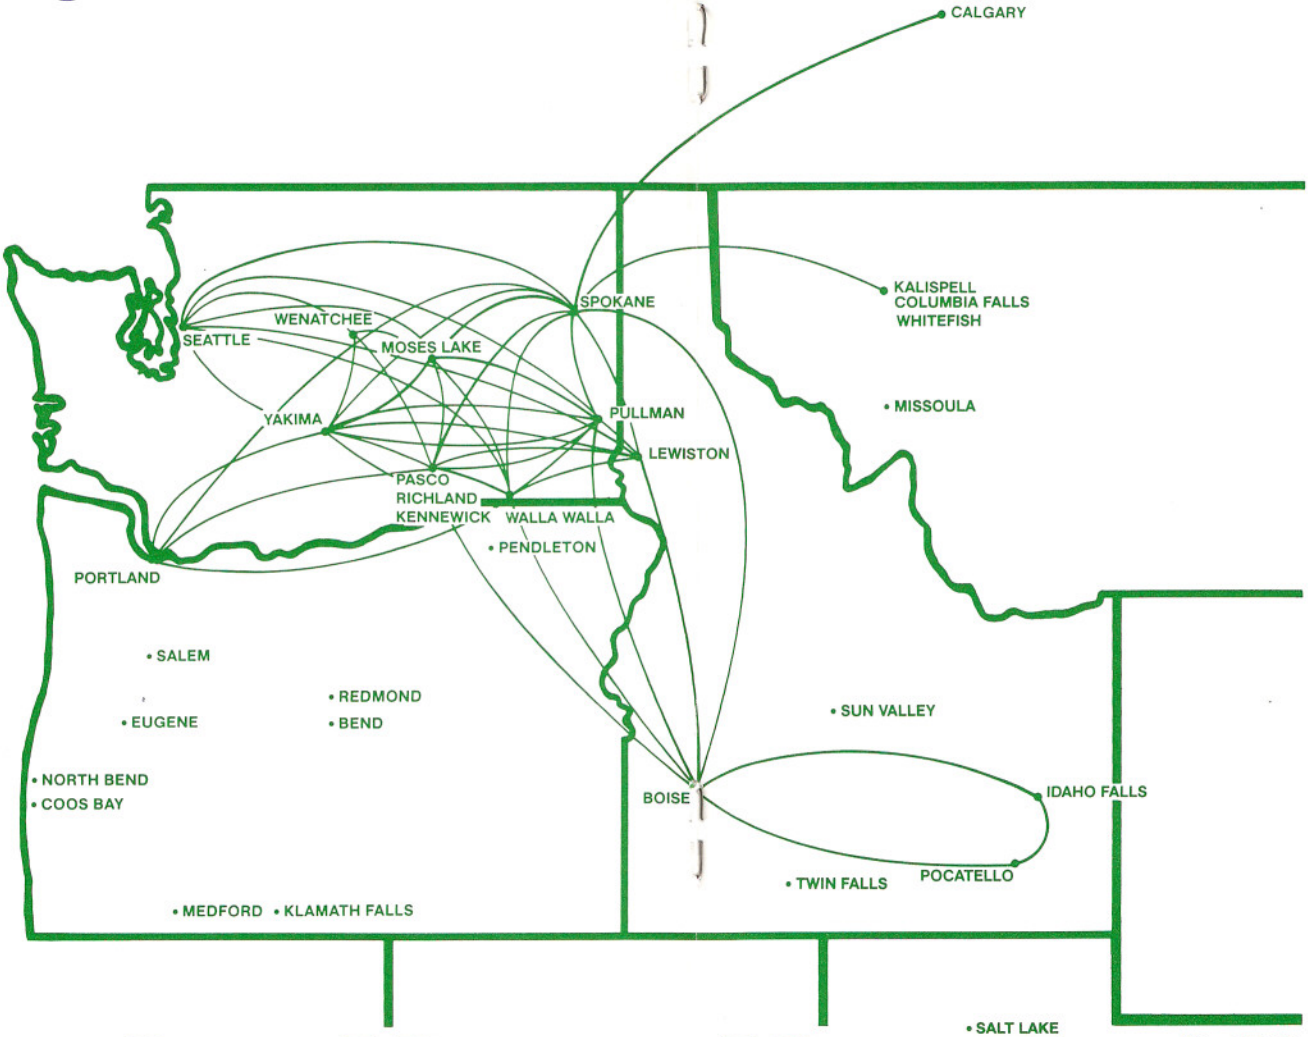

Special
Introductory Offer

Save 15% on your first visit to a PMSI Motel. Present your Cascade Airways ticket upon registration and receive your 15% discount.

ALL MAJOR CREDIT CARDS ACCEPTED

British Aerospace HS 748

Swearingen Metroliner III

The brand new Metro III gives today's market place and consumer some very important improvements over Swearingen's previous Metro II airliner. The 19 passenger, pressurized Metro III prop-jet has twice the shaft horsepower, allowing an increased payload, a longer flight range, and increased cruising speed. An improved pressurization system, combined with the increased horsepower, gives the Metro III the capability for high altitude cruising to avoid weather and turbulence. These factors, combined with 10 feet more wingspan giving increased stability, add up to superior ride and comfort for the passenger.