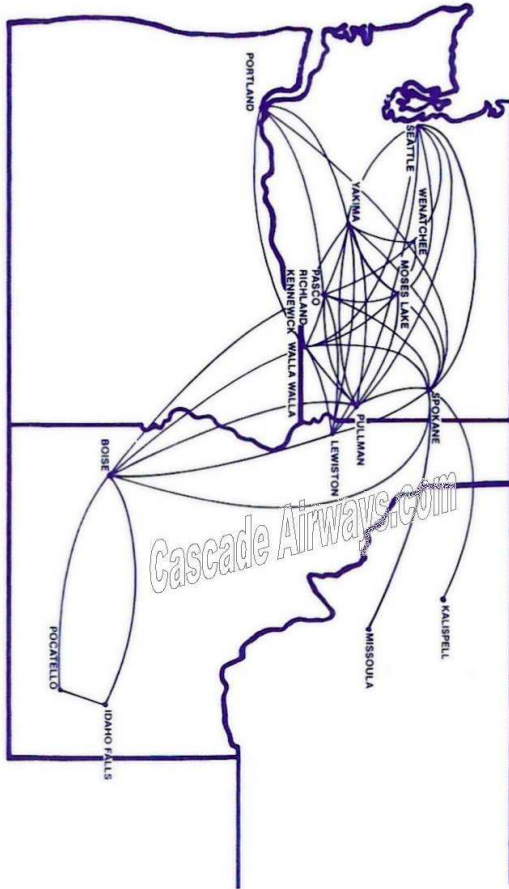

Bulk Rate
U.S. Postage
PAID
Permit No. 490
Spokane, WA