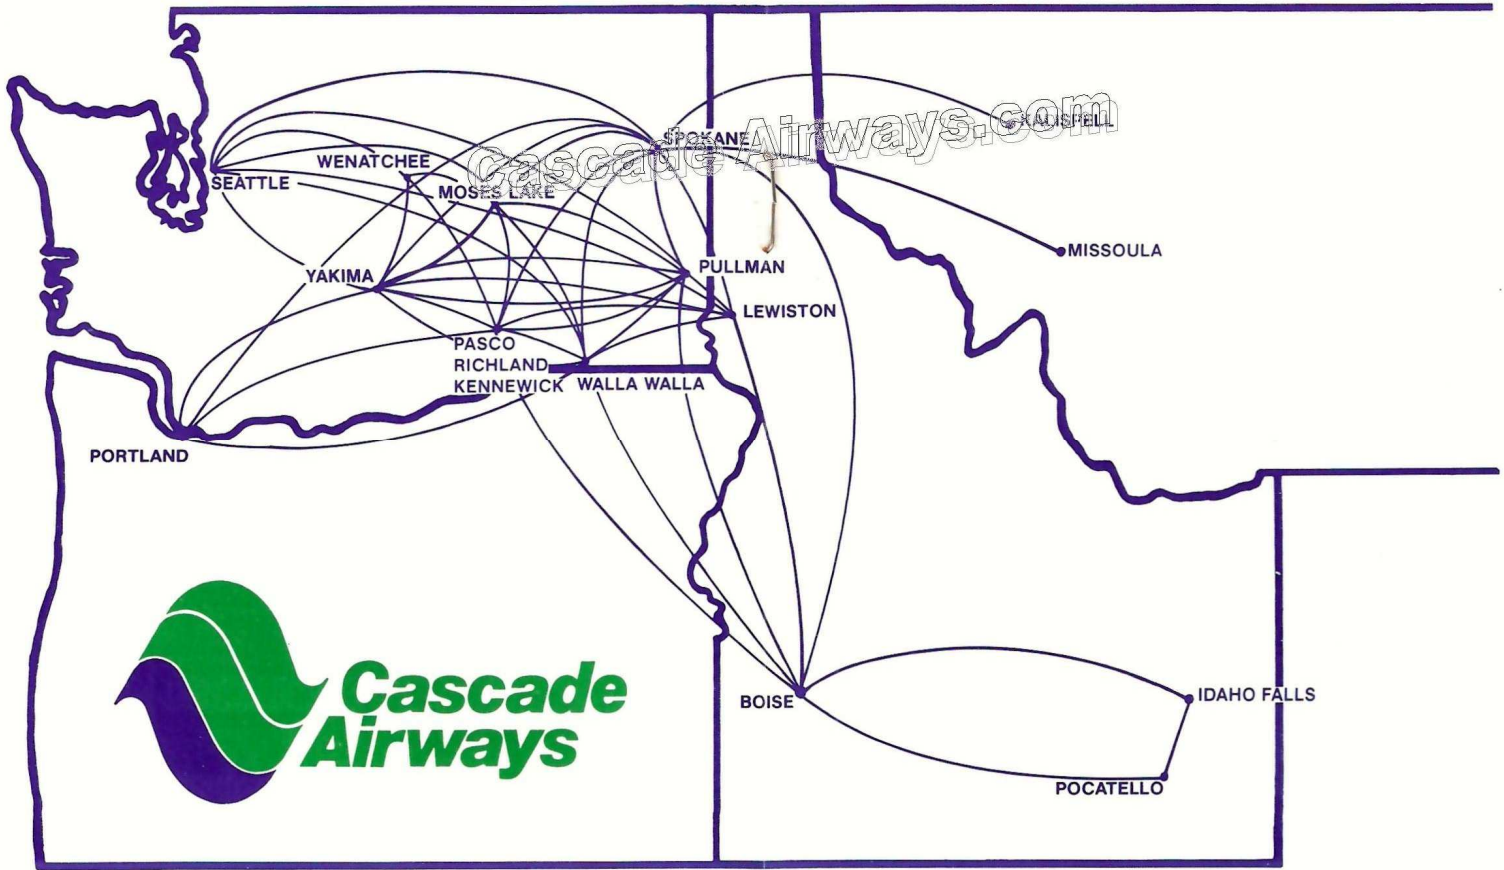

Join the 748
Cascade Brigade
and fly our new pressurized
48 Passenger HS 748's!