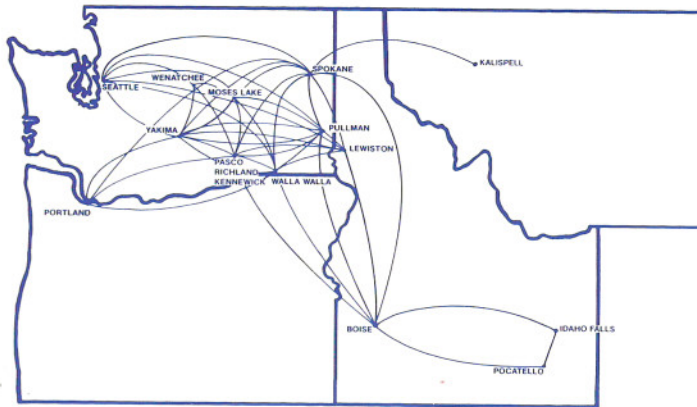

See your local travel agent

Cascade Airways

Cascade Airways Inc.

Post Office Box 19207

Spokane, International Airport

Spokane, Washington 99219

Bulk Rate
U.S. Postage
PAID
Permit No. 490
Spokane, WA