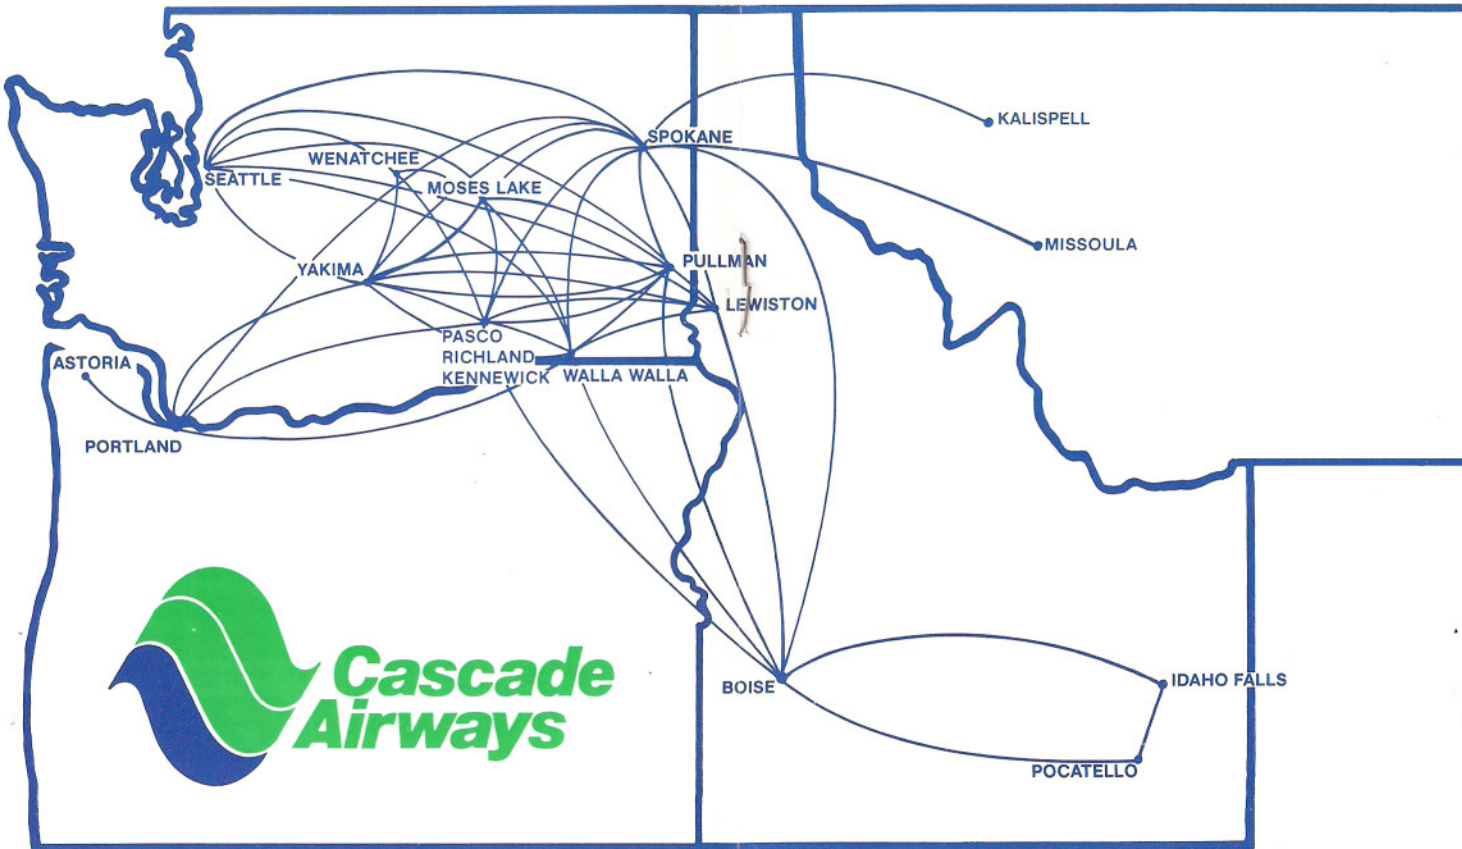

**Join the 748
Cascade Brigade
and fly our new pressurized
48 Passenger HS 748's!**

Leave	Arrive	Freq.	Stops	Flight	Equipment
From					
PULLMAN/MOSCOW (PDT)					
CONTINUED					
12 50p	2 25p	X6	LWS	123/194	SWM/SWM
1 40p	5 25p	6	GEG	694/628	SWM/BE9
10 10p	10 35p	X6	0	528	HS7
WENATCHEE (PDT)					
3 05p	7 55p	6	YKM	626/657	HS7/BE9
YAKIMA (PDT)					
9 20a	10 15a	6	0	644	HS7
3 05p	4 30p	6	0	626	HS7
4 55p	5 50p	7	0	714	BE9
5 00p	5 55p	X67	0	446	BE9
From					
SEATTLE/TACOMA (PDT)					
Reservations 762-2970 Air Freight and Baggage 433-5585					
To					
BOISE (MDT)					
1 00p	5 05p	X6	ALW	325/195	HS7/SWM
1 00p	7 59p	6	PUW	625/617	HS7/SWM
6 30p	10 15p	X6	PSC	305/115	SWM/BE9
IDAHO FALLS, ID (MDT)					
1 00p	6 23p	X6	ALW	325/195	HS7/SWM
KALISPELL, MT (MDT)					
8 10a	1 15p	6	2	633	SWM
10 00a	1 15p	X6	1	103	SWM
5 25p	11 10p	X6	2	207	HS7
7 55p	11 10p	X6	GEG	528/207	HS7/SWM
LEWISTON/CLARKSTON (PDT)					
7 20a	8 30a	6	0	641	SWM
8 05a	9 45a	X67	PSC	441/981	HS7/BE9
10 00a	1 05p	X6	GEG	103/123	SWM/SWM
1 00p	3 05p	X6	2	325	HS7
1 00p	3 20p	6	2	625	HS7
4 35p	6 05p	6	1	647	SWM
5 35p	7 10p	X6	1	227	SWM
9 25p	11 05p	X6	PSC	209/989	SWM/BE9
MISSOULA (MDT)					
10 00a	1 40p	7	GEG	103/702	SWM/SWM
10 00a	1 40p	X67	GEG	103/102	SWM/SWM
7 55p	11 10p	X6	GEG	528/109	HS7/SWM
MOSES LAKE/EPHRATA (PDT)					
8 05a	9 50a	X67	PSC	441/442	HS7/BE9
6 30p	8 00p	X6	1	305	SWM
PASCO/RICHLAND/KENNEWICK (PDT)					
8 00a	8 55a	6	0	621	BE9
8 05a	9 00a	X67	0	441	HS7
11 16a	12 30p	X6	1	203	BE9
1 00p	1 55p	X6	0	325	HS7
1 05p	1 55p	6	0	645	SWM
5 20p	6 10p	6	0	639	SWM
5 35p	6 25p	X6	0	227	SWM
6 30p	7 20p	X6	0	305	SWM
9 25p	10 15p	X6	0	209	SWM
POCATELLO (MDT)					
1 00p	6 55p	X6	ALW	325/195	HS7/SWM
PULLMAN/MOSCOW (PDT)					
7 20a	9 05a	6	1	641	SWM
8 05a	9 45a	X67	PSC	441/114	HS7/BE9
10 00a	12 40p	X6	GEG	103/123	SWM/SWM
1 00p	2 40p	X6	PSC	325/983	HS7/BE9
1 00p	2 50p	6	1	625	HS7
4 35p	5 40p	6	0	647	SWM
5 25p	7 05p	X6	YKM	207/115	HS7/BE9
7 55p	9 55p	X6	1	528	HS7
SPOKANE (PDT)					
8 10a	9 50a	6	1	633	SWM
9 00a	10 40a	X67	1	333	SWM
10 00a	10 59a	X6	0	103	SWM
1 05p	3 30p	6	ALW	645/685	SWM/BE9
1 15p	3 10p	X6	1	205	HS7
5 25p	7 25p	X6	1	207	HS7
7 55p	9 05p	X6	0	528	HS7
WALLA WALLA (PDT)					
8 00a	9 25a	6	1	621	BE9
8 05a	9 35a	X67	1	441	HS7
1 00p	2 30p	X6	1	325	HS7

CITY ABBREVIATIONS:

ALW-Walla Walla
MWH-Moses Lake/Ephrata
FCA-Kalispell
PDX-Portland

BOI-Boise
PIH-Pocatello
MSU-Missoula
YKM-Yakima