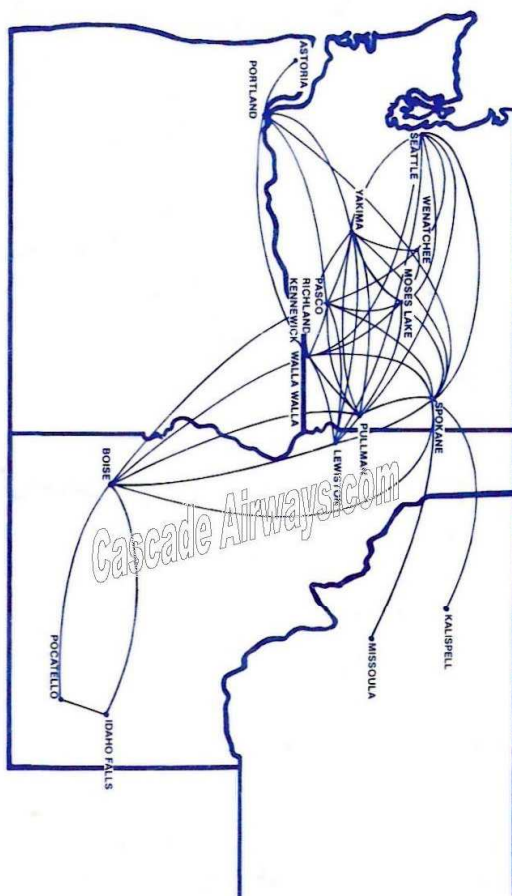

Bulk Rate
U.S. Postage
PAID
Permit No. 490
Spokane, WA