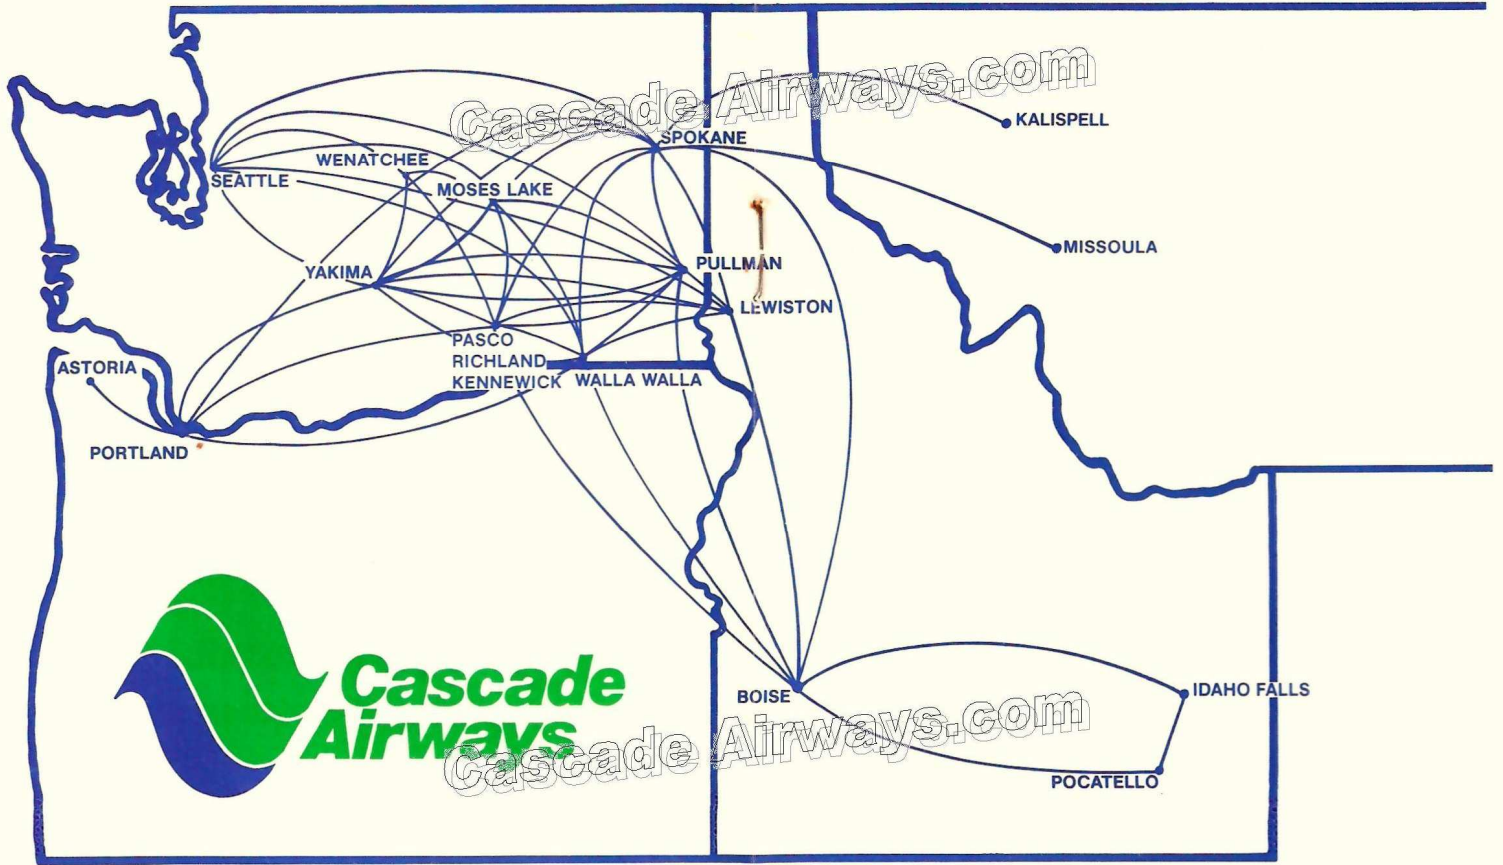

**Join the 748
Cascade Brigade
and fly our new pressurized
48 Passenger HS 748's!**